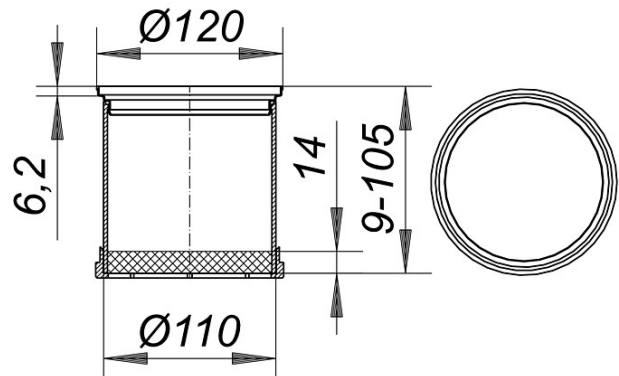

## frame ER 12, 304 stainless steel, d: 120 mm

---

Product Number: **495334**  
EAN: 4001636495334  
Discount group: 3

---

used with floor drain types 40, 42 and 46, balcony drain body types 83 and 84,  
frame 304 or 316Ti stainless steel, d: 120 mm,  
spigot ABS, extendable with DN 100 plastic pipe